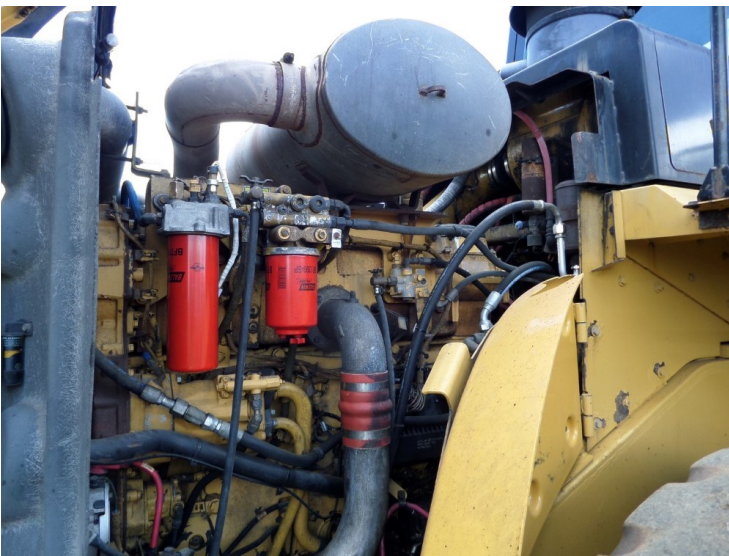

2006 CATERPILLAR 980H JMS01100

ZM008326