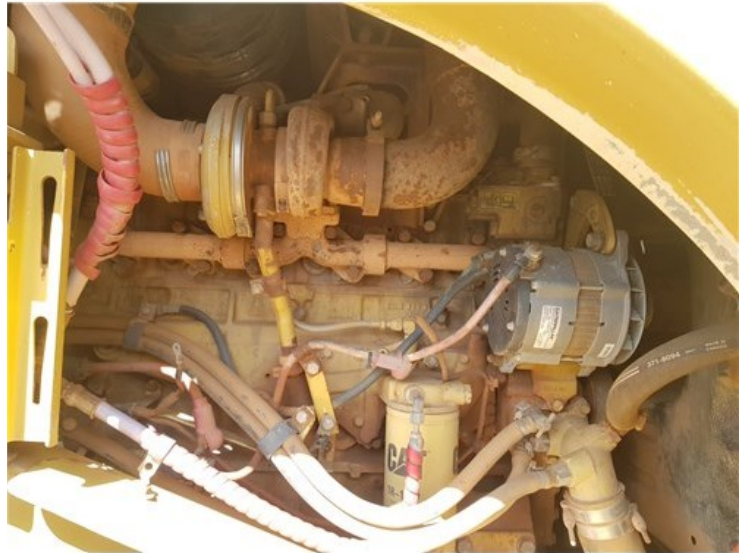

2010 CATERPILLAR IT62H

ZM008661